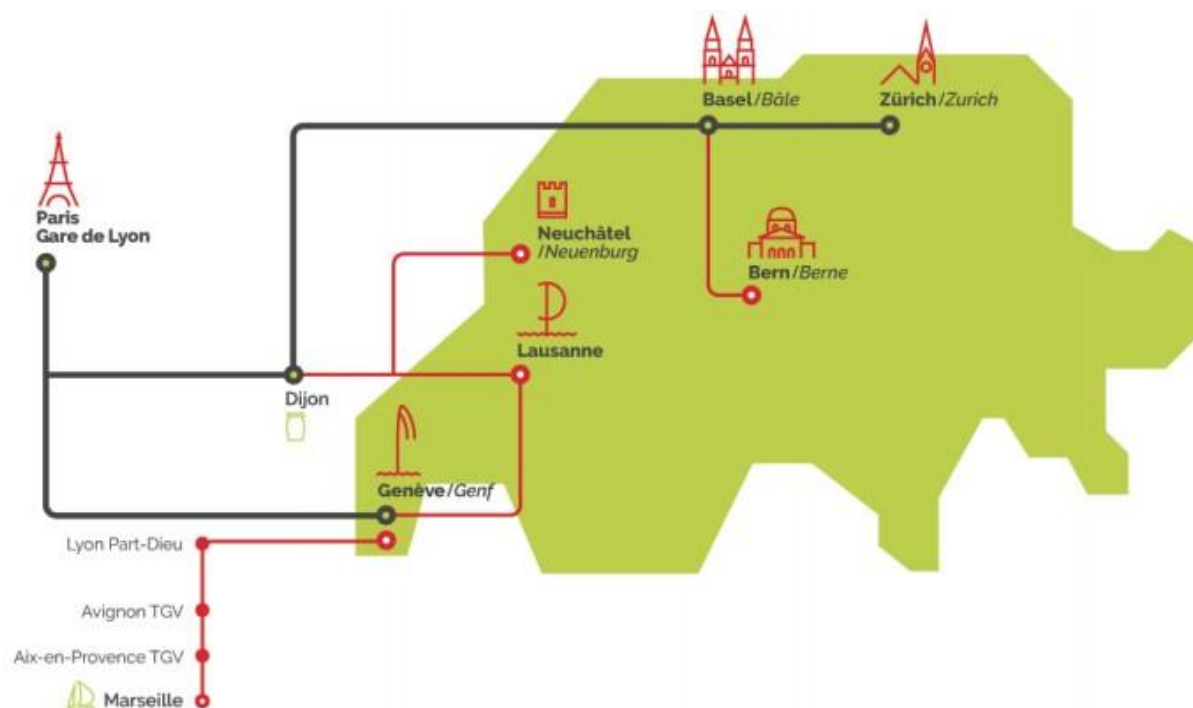

New TGV Lyria offer

Starting From 12 October 2017, for individual travelers, TGV Lyria is upgrading its fare offer with 3 new service classes.

By creating a third intermediate rate, you can now choose your own rate based on comfort, services and the flexibility of exchange and refund that you need.

The main changes are:

- The creation of 3 travel classes: Business 1st, Standard 1st and Standard,
- New services available in Business 1st (catering at seat, access to the Grand Voyageur SNCF lounge, international press, welcome drink...),
- New functionalities on the Lyria TGV application and website.

The BUSINESS 1st service is available on the following lines:

- Paris <> Basel / Zurich,
- Dijon <> Basel / Zurich,
- Paris <> Geneva

On these routes, BUSINESS 1st service is available all week, except on Saturdays.

For Lyria TGVs where the BUSINESS 1st is not available, the STANDARD 1st will be sold in 1st class coaches.

Tél. : +33 (0)5.67.20.74.38 - Fax : +33 (0)5.67.31.70.17

Travel Agency & Tour Operator - 20 rue du Rempart St Etienne - 31000 Toulouse
France - <http://www.amplitudes-business-travel.com>